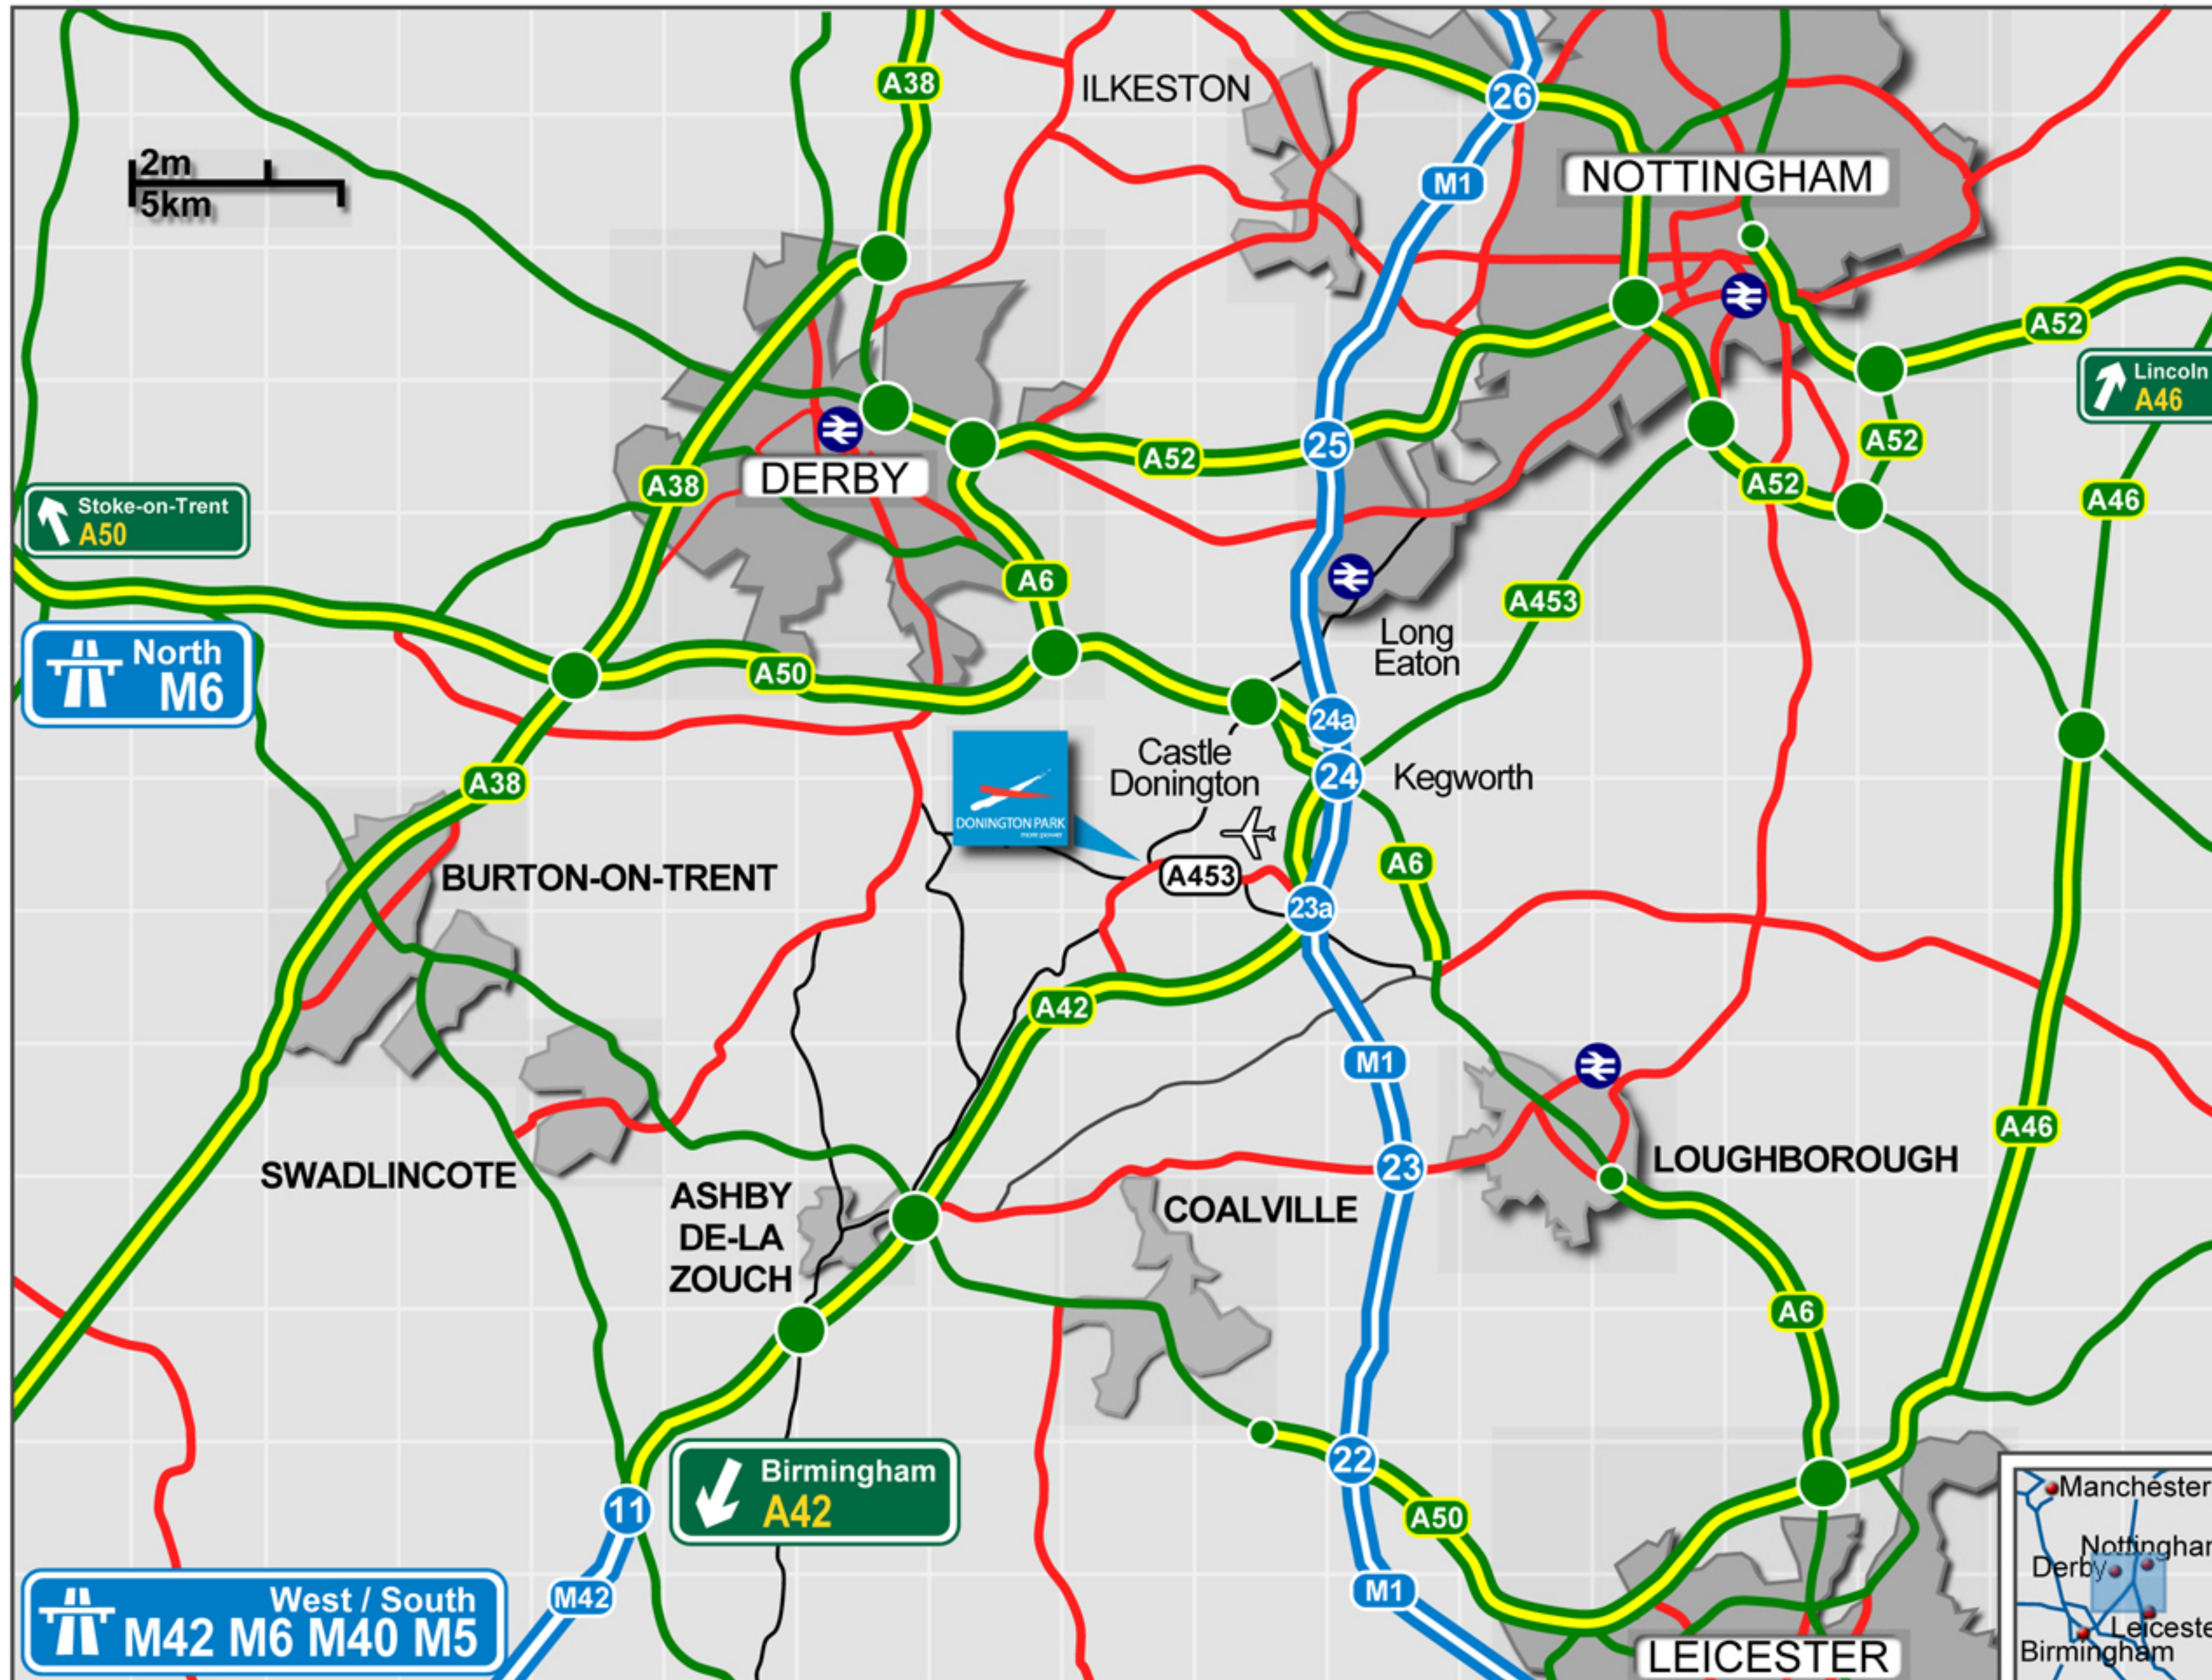

**MAIN ENTRANCE**  
MELBOURNE

### From the M1 Junctions 23a-South and 24-North

Go past the main East Midlands Airport entrance and signs will show directions to Donington Park's main entrance.

### From the M6 (North)

Leave the M6 at junction 15 heading for Stoke-on-Trent and Uttoxeter (A50). Continue on the A50 following signs for Uttoxeter, Derby and later picking up signs for the M1. Continue over the A38 and follow signs for the M1.

Leave the A50 at the junction signposted Donington Park, Long Eaton and Shardlow. Take the 5th exit off the roundabout and follow signs for Castle Donington and the brown Donington Park signs. Continue through Castle Donington and signs for the main entrance to Donington Park will become visible.