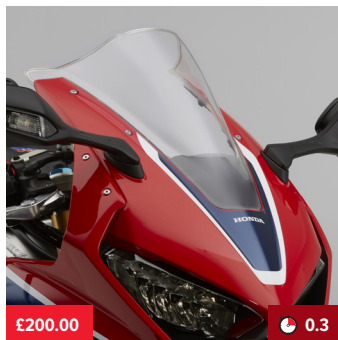

08F72-MKF-D40ZA
VICTORY RED

08F72-MKF-D10ZA
MATT BALLISTIC BLACK METALLIC

Replacing the pillion seat, this colour-matched Rear Seat Cowl featuring the CBR logo, gives your Fireblade a more focused look.

£30.00

0.1

GRIP END KIT

08F71-MKF-D40

Designed to stabilise the vibrations transferred from the engine through the frame, these weighted bar ends will make your ride that little bit smoother.

£200.00

0.3

HIGH WINDSCREEN