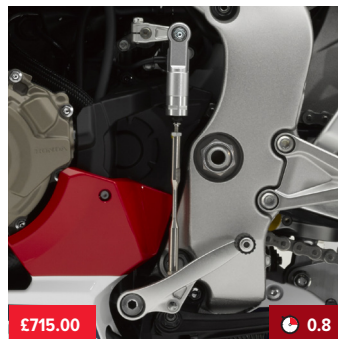

£715.00

0.8

QUICK SHIFTER KIT

08U70-MKF-D40

By measuring the intensity of the shifting input, this system enables the rider to change gear without the need to operate the clutch lever or shut the throttle. The system aids upshifting and downshifting, maximising the riding experience and has three levels of customisable sensitivity.