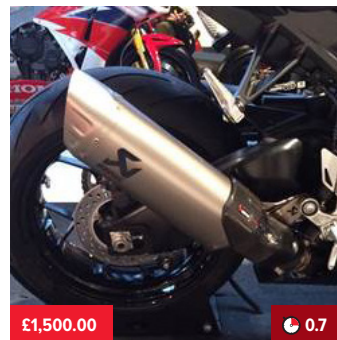

£1,500.00

0.7

AKRAPOVIČ SLIP-ON EXHAUST

08F88-MKF-900

Delivering great looks and increased performance, this street legal Slip-on Exhaust features laser engraved Akrapovič logo, and conforms to all exhaust system noise level regulations for street use.