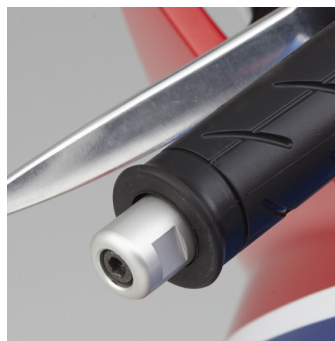

REAR SEAT COWL

Replacing the pillion seat, this colour-matched Rear Seat Cowl featuring the CBR logo, gives your Fireblade a more focused look.

CBR1000RR FIREBLADE 2017 SPORT TOURING PACK

12V SOCKET

Power additional electronic equipment with this handy 12V DC socket that mounts under the seat.

REAR HUGGER

Give your CBR1000RR that extra racy look and protect the rear shock from dirt splashed from the rear tyre with this colour-matched hugger.

GRIP END KIT

Designed to stabilise the vibrations transferred from the engine through the frame, these weighted bar ends will make your ride that little bit smoother.