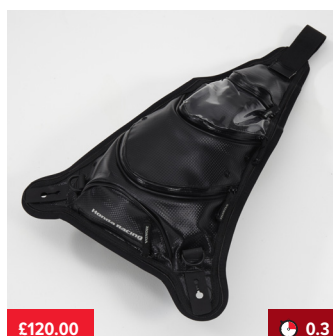

£120.00

0.3