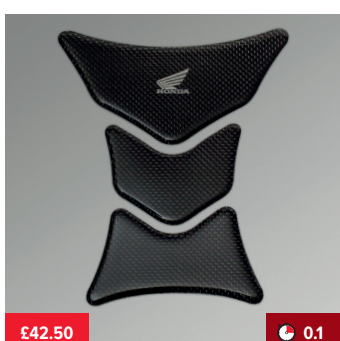

£130.00

0.1

£120.00

0.3

FROM £42.00

0.3

REAR SEAT BAG KIT
08ESY-MKF-BAGSE

Essential for weekend touring, this 3-stage expandable Rear Seat Bag comprises a main compartment with an inner mesh pocket and elastic buckles, and two 1L exterior pockets with zipper closures. Easy to carry with a foamed handle, the pack attaches to the pillion seat using a secure 4-point attachment system which doesn't compromise riding comfort or the bike's riding qualities. Complete with a rain cover and reflective detailing for increased visibility when riding at night. Expandable from 14L – 20L.

TANK BAG
08L71-MKF-D40

Perfect for accommodating your bare essentials, this Tank Bag won't compromise riding comfort or the bike's riding qualities. Features presets, integrated rain cover and Honda Racing logo.

WHEEL STICKER SET

08F84-MFJ-820A RED
08F84-MFJ-810A WHITE

A Wheel Rim Strip Sticker Set including optional Honda Racing logo for 17-inch wheels. Set contains round-shaped 3-piece strips for easy application and is available in Red or White.

£100.00

1.2

£42.50

0.1

£100.00

0.0

£120.00

0.0

12V SOCKET
08E70-MKF-D40

Power additional electronic equipment with this handy 12V DC socket that mounts under the seat.

TANK PAD (CARBON-FIBRE EFFECT)
08P61-MEJ-800

A 3-piece carbon-fibre effect, adhesive-backed Tank Pad with a thick, clear lens coating that will help to protect the fuel tank from scratches. Features the Honda Wing logo. Alternative designs also available: Tank Pad (Tulip), Tank Pad (HRC).

U-LOCK
08M53-MFL-800

Keep your Fireblade safe with this tamper-resistant barrel key U-Lock that fits neatly under the seat.

INDOOR COVER
08P34-MEE-800