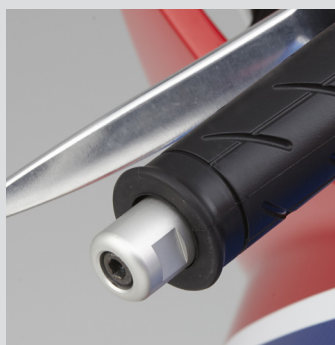

CBR1000RR FIREBLADE 2017 SPORTS / SUPER SPORT PACK

QUICK SHIFTER KIT (SUPER SPORT PACK ONLY)

By measuring the intensity of the shifting input, this system enables the rider to change gear without the need to operate the clutch lever or shut the throttle. The system aids upshifting and downshifting, maximising the riding experience and has three levels of customisable sensitivity.

REAR HUGGER

Give your CBR1000RR that extra racy look and protect the rear shock from dirt splashed from the rear tyre with this colour-matched hugger.

GRIP END KIT

Designed to stabilise the vibrations transferred from the engine through the frame, these weighted bar ends will make your ride that little bit smoother.