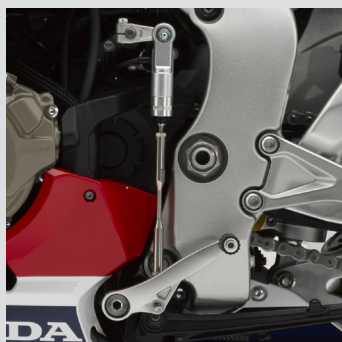

CBR1000RR FIREBLADE 2017 SPORTS / SUPER SPORT PACK

QUICK SHIFTER KIT (SUPER SPORT PACK ONLY)

By measuring the intensity of the shifting input, this system enables the rider to change gear without the need to operate the clutch lever or shut the throttle. The system aids upshifting and downshifting, maximising the riding experience and has three levels of customisable sensitivity.