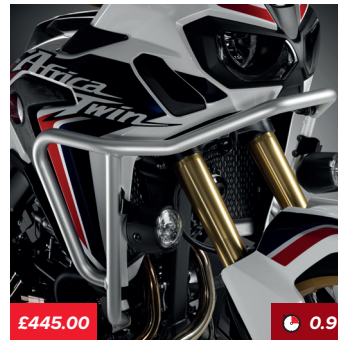

### HEATED GRIPS 08T72-MJP-G50

Slim heated grip kit to improve comfort by preventing hands getting cold. Please note, the following items are required for installation: Heated Grips Attachment. (Image for illustrative purposes only)