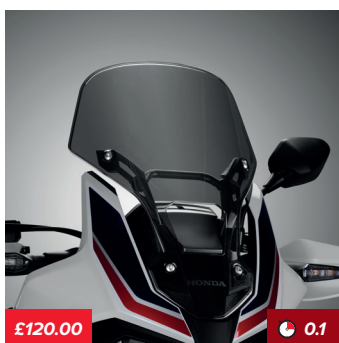

£120.00

0.1

SMOKED SCREEN
08R75-MJP-G50ZB

Smoked screen which matches the dimensions of the standard clear screen.