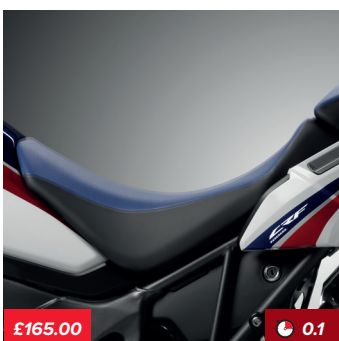

Offers a 30mm increase in seat height compared to the standard seat, giving two options for seat height of 880mm or 900mm.

£165.00

0.1

**LOW SEAT**

**08R01-MJP-F50ZA** RALLY RED  
**08R01-MJP-G50ZA** TRICOLOUR  
**08R01-MJP-G50ZB** STANDARD