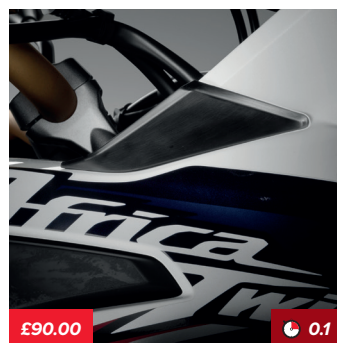

£90.00

0.1

UPPER DEFLECTOR
08R74-MJP-G50

Polyurethane deflector designed to boost wind protection and funnel air away from the rider.