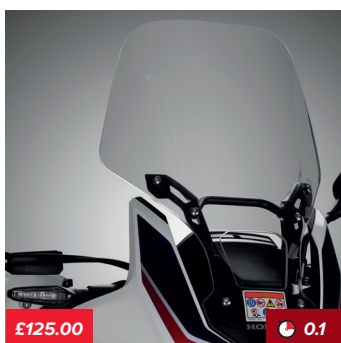

£125.00

0.1

TOURING SCREEN
08R70-MJP-G50

Taller touring screen improves wind protection and reduces buffeting. Offers an 85mm increase in height and a 30mm increase in width compared to the standard screen.