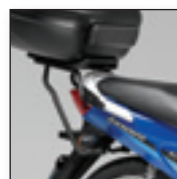

**U-lock 123/217**

- | 08M53 MEE 800 | RRP £70
- tamper-resistant barrel key
- designed to be easily carried in the receptacle under the seat

top box 26L

- | 08L52 GBM 800A | Fitting Time 0.1 hrs RRP £50
- black unpainted
- locking and quick detachable top box
- can store one full face helmet
- must be combined with rear carrier (below)
- | 08L55 KPF A00 | Fitting Time 0.1 hrs RRP £35
- and top box carrier 08L42 KCW A00
- | Fitting Time 0.3 hrs RRP £15
- Total price for box, base & carrier £100

**Cargo net**

- | 08L63 KAZ 011 | RRP £15
- black
- holds luggage to rear carrier/pillion seat

**Rear carrier**

- | 08L42 KPH 800 | Fitting Time 0.1 hrs RRP £35
- to be combined with top box base carrier if top box applied