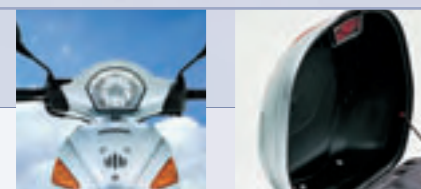

Options
Genuine Honda Accessories

For your peace of mind Genuine Honda Accessories are carefully designed, researched and stringently tested to the highest standards. And since they're Honda approved you'll know that they're just as tough and well made as your Honda motorcycle.

Please Note - All prices quoted are correct at time of printing and are subject to change without prior notice.