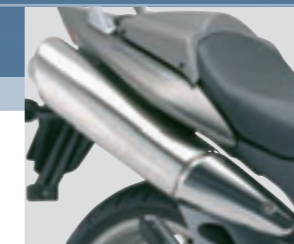

Options
Genuine Honda Accessories

For your peace of mind Genuine Honda Accessories are carefully designed, researched and stringently tested to the highest standards. And since they're all Honda approved you'll know that they're just as tough and well made as your Honda motorcycle.