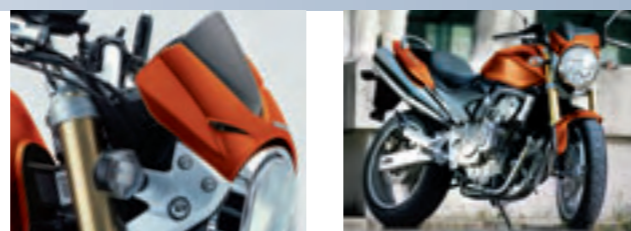

Options
Genuine Honda Accessories

For your peace of mind Genuine Honda Accessories are carefully designed, researched and stringently tested to the highest standards. And since they're all Honda approved you'll know that they're just as tough and well made as your Honda motorcycle.

Please Note - All prices quoted are correct at time of printing and are subject to change without prior notice.