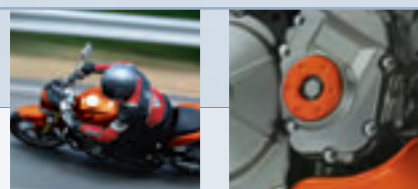

CB600F Hornet continued >>