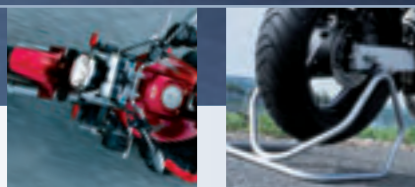

Hornet 900

www.honda-access.com

Fly screen

1. 08R80 MCZ 801 | Fitting Time 0.5 hrs | RRP £70.00
2. brown-tinted acrylic fly screen
   - provides relief from wind blasts on the chest at high speeds
   - complies with European homologation (Vehicle Type Approval)