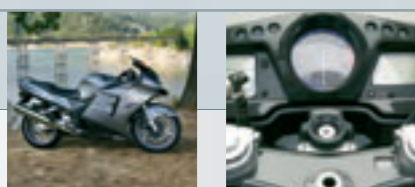

CBR1100XX Super Blackbird continued >>

Options
Genuine Honda Accessories

For your peace of mind Genuine Honda Accessories are carefully designed, researched and stringently tested to the highest standards. And since they're all Honda approved you'll know that they're just as tough and well made as your Honda motorcycle.

Please Note - All prices quoted are correct at time of printing and are subject to change without prior notice.