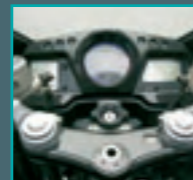

Please Note - All prices quoted are correct at time of printing and are subject to change without prior notice.

www.honda-access.com

**Pannier cover set**

- 08P34 MCW 800A | Fitting Time 0 hrs | RRP £12.00
- set of luxury pannier indoor covers
  - classy design
  - protects the panniers when not attached to unit
  - featuring the Honda Wing logo