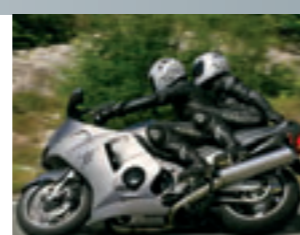

CBR1100XX Super Blackbird continued >>

Options
Genuine Honda Accessories

For your peace of mind Genuine Honda Accessories are carefully designed, researched and stringently tested to the highest standards. And since they're all Honda approved you'll know that they're just as tough and well made as your Honda motorcycle.

Please Note - All prices quoted are correct at time of printing and are subject to change without prior notice.