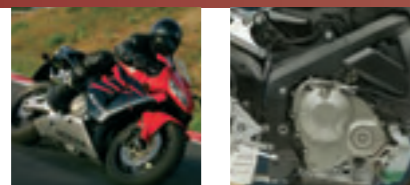

Options
Genuine Honda Accessories

For your peace of mind Genuine Honda Accessories are carefully designed, researched and stringently tested to the highest standards. And since they're Honda approved you'll know that they're just as tough and well made as your Honda motorcycle.

Please Note - All prices quoted are correct at time of printing and are subject to change without prior notice.