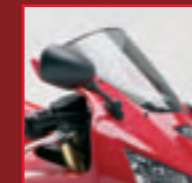

www.honda-access.com

Windscreen

- 08R80 MEE 800 | Fitting Time 0.2 hrs | RRP £75.00
- 70% black tinted
- for a more focused look of sharp, aggressive performance
- height identical to standard version
- WVTA cleared (Whole Vehicle Type Approval - complies with appropriate European environmental and safety standards)