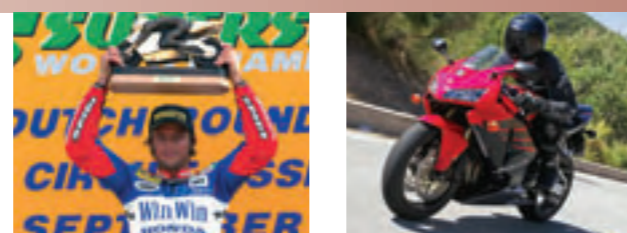

For your peace of mind Genuine Honda Accessories are carefully designed, researched and stringently tested to the highest standards. And since they're Honda approved you'll know that they're just as tough and well made as your Honda motorcycle.

Please Note - All prices quoted are correct at time of printing and are subject to change without prior notice.