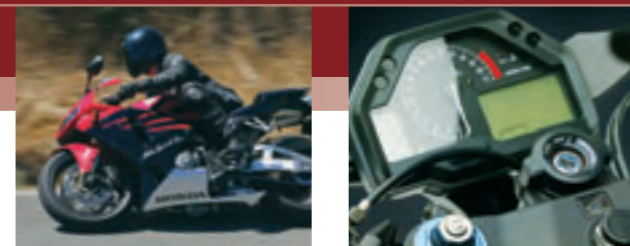

Protective film

08P73 KBV 800 | Fitting Time 0 hrs | RRP £12.00

- A4 size, may be cut to suit
- protects paintwork against scratches
- self-adhesive