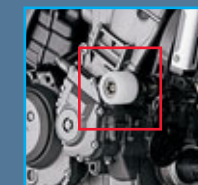

Engine guard (mushroom type)

1. 08P53 MCZ 800A | Fitting Time 0.6 hrs | RRP £125.00
2. durable nylon bodies on aluminium shafts with shock-absorbing rubber liners
   - protects the engine cases, fuel tank and other externals from damage in the event of a fall