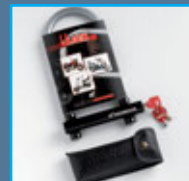

- for more secure parking on variable ground surfaces
- facilitates cleaning and rear wheel maintenance

**AVERTO alarm kit**  
08E55 MCZ 800A  
Fitting Time included in price | RRP £300.00

- features siren, immobiliser and movement detector
- low-consumption sleep mode to protect the battery from draining
- easy and reliable installation by means of connectors and pre-wiring (included)
- unscannable random-encrypted remote control radio signal

**Rear maintenance stand**  
08M50 MW0 800 | Fitting Time 0 hrs | RRP £60.00

- tilting tubular steel stand
- facilitates cleaning and rear wheel maintenance
- lifts the motorcycle by the end of its swingarm
- tilting lever not included