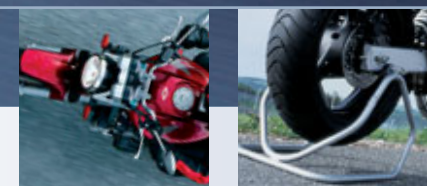

Hornet 900

www.honda-access.com

Fly screen

1. 08R80 MCZ 801 | Fitting Time 0.5 hrs | RRP £70.00
2. brown-tinted acrylic fly screen
   - provides relief from wind blasts on the chest at high speeds
   - complies with European homologation (Vehicle Type Approval)