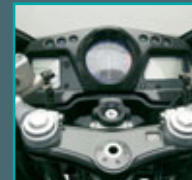

Please Note - All prices quoted are correct at time of printing and are subject to change without prior notice.

www.honda-access.com

Pannier cover set

- 08P34 MCW 800A | Fitting Time 0 hrs | RRP £12.00
- set of luxury pannier indoor covers
 - classy design
 - protects the panniers when not attached to unit
 - featuring the Honda Wing logo