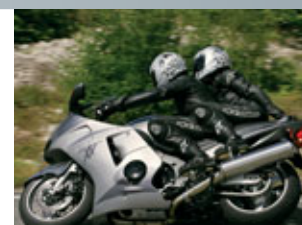

CBR1100XX Super Blackbird continued >>

Options
Genuine Honda Accessories

For your peace of mind Genuine Honda Accessories are carefully designed, researched and stringently tested to the highest standards. And since they're all Honda approved you'll know that they're just as tough and well made as your Honda motorcycle.

Please Note - All prices quoted are correct at time of printing and are subject to change without prior notice.