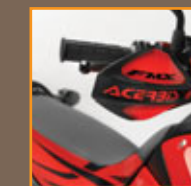

Knuckle deflector set

08P70 MFC 810 red/black
08P70 MFC 820 white/black
Fitting Time 0.3 hrs | RRP £40.00
• beautiful design
• gives the bike a 'rough look'
• protects hands from dirt and wind
• featuring FMX logo and quick-installation brackets