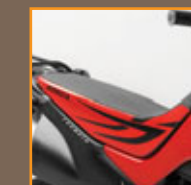

**Sticker kit**

08F84 MFC 800 grey (with black outline)  
 08F84 MFC 800A black  
 Fitting Time 0.4 hrs | RRP £55.00  
 • easily applicable tribal decal set  
 • enhances Xtreme looks of the bike  
 • grey sticker kit should be applied on black bike  
 • black sticker kit should be applied on red or white bike

**Seat skin**

08F80 MFC 810 red side panels  
 08F80 MFC 820 silver side panels  
 Fitting Time 0.4 hrs | RRP £40.00  
 • attractive two-colour patterned design  
 • both available designs have a black top coat and side panels with black striping  
 • red/black patterned skin looks great on red bike  
 • silver/black patterned skin design looks great on black or white bike