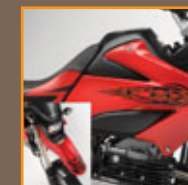

**Edgy, hard-core street bike** or agile and unstoppable traffic-dodger? Whichever way you look at it, with its bad-boy looks and gutsy attitude, the FMX650 practically invented the 'funmoto' name. Powerful and punchy when you want to impress, nimble and light when you want some fun. And to further extend your riding pleasure you can choose from the wide range of made-to-measure Genuine Honda Accessories that will really make heads turn to look at an FMX6500 which is distinctively yours. All our accessories have been extensively tested and built according to the highest quality standards just like your favourite motorcycle.

**Low seat**

08F82 MFC 810 black top coat/red side panels  
 08F82 MFC 820 black top coat/grey side panels  
 Fitting Time 0.1 hrs | RRP £65.00  
 • optional 20mm lower, recontoured seat  
 • easier reach to the ground for enhanced riding confidence

**Sticker kit**

08F84 MFC 800 grey (with black outline)  
 08F84 MFC 800A black  
 Fitting Time 0.4 hrs | RRP £55.00  
 • easily applicable tribal decal set  
 • enhances Xtreme looks of the bike  
 • grey sticker kit should be applied on black bike  
 • black sticker kit should be applied on red or white bike