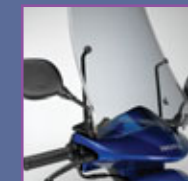

LEAD

www.honda-access.com

Windshield

- 08R80 KRP 800A | Fitting Time 0.4 hrs | RRP £50.00
- offers perfect protection against the elements
 - grey-tinted acrylic
 - dimensions: 500x480x3mm

Top box (26L)

- 08L52 GBM 800A | Fitting Time 0.1 hrs | RRP £50.00
- black unpainted
 - 26L capacity
 - can store 1 full face helmet and more
 - quick-locking and easily detachable
 - must be combined with Top box carrier 08L42 KCW A00 | Fitting Time 0.3 hrs | RRP £15.00
 - TOTAL COMPLETE: RRP £65.00