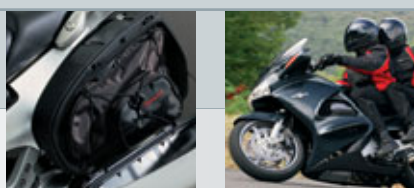

www.honda-access.com

Audio kit

- 08A01 MCS 800 | Fitting Time 1.5 hrs | RRP £500.00
- RDS radio system that automatically changes reception frequencies to follow your favourite station seamlessly across the continent
- unit is pre-wired for power supply
- radio core installed in left fairing upper pocket (locking pocket)
- must be combined with quartet harness
- 08A30 MCS 801 | Fitting Time 0.2 hrs | RRP £25.00
- TOTAL COMPLETE: RRP £525.00