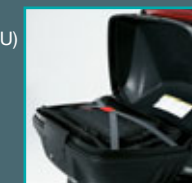

Top box (33L) inner bag

- 08L56 MCS 800 | Fitting Time 0 hrs | RRP £50.00
- 33L of carrying capacity
- comes with adjustable shoulder strap and carrying handle
- expandable front pocket