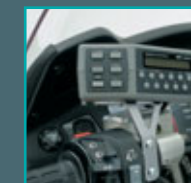

www.honda-access.com

Audio kit

- 08A01 MCS 800 | Fitting Time 1.5 hrs | RRP £500.00
- RDS radio system that automatically changes reception frequencies to follow your favourite station seamlessly across the continent
- unit is pre-wired for power supply
- radio core installed in left fairing upper pocket (locking pocket)
- must be combined with quartet harness
- 08A30 MCS 801 | Fitting Time 0.2 hrs | RRP £25.00
- TOTAL COMPLETE: RRP £525.00