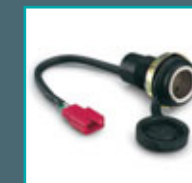

Grip heater kit

- 08T50 MCS 801 | Fitting Time 1.0 hrs | RRP £200.00
- digital heating adjustment in four steps
- LCD thermostat indication
- Honda engineered integrated circuit protects the battery from draining
- must be combined with quartet harness
- 08A30 MCS 801 | Fitting Time 0.2 hrs | RRP £25.00
- TOTAL COMPLETE: RRP £525.00