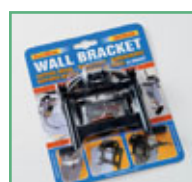

OptiMate wall mounting bracket
08M51 OMB RACKET | Fitting Time 0 hrs | RRP £5.00
• handy wall mounting bracket for easy OptiMate use