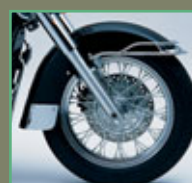

Chrome front mudguard trim
 08P75 MEG 800 | Fitting Time 0.4 hrs | RRP £90.00
 • long-lasting chrome trim
 • mounts on front mudguard in minutes

www.honda-access.com

Shadow

Chrome front mudguard rail set
 08P50 MEG 800 | Fitting Time 0.2 hrs | RRP £130.00
 • specifically designed for the Shadow 750
 • stylish and exclusive chrome design
 • protects paint finish on front mudguard