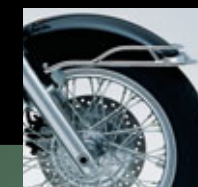

Chrome front mudguard trim
 08P75 MEG 800 | Fitting Time 0.4 hrs | RRP £90.00
 • long-lasting chrome trim
 • mounts on front mudguard in minutes

www.honda-access.com

Shadow

Chrome front mudguard rail set
 08P50 MEG 800 | Fitting Time 0.2 hrs | RRP £130.00
 • specifically designed for the Shadow 750
 • stylish and exclusive chrome design
 • protects paint finish on front mudguard