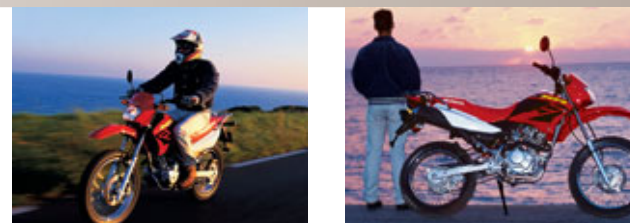

Options
Genuine Honda Accessories

For your peace of mind Genuine Honda Accessories are carefully designed, researched and stringently tested to the highest standards. And since they're all Honda approved you'll know that they're just as tough and well made as your Honda motorcycle.

Please Note - All prices quoted are correct at time of printing and are subject to change without prior notice.