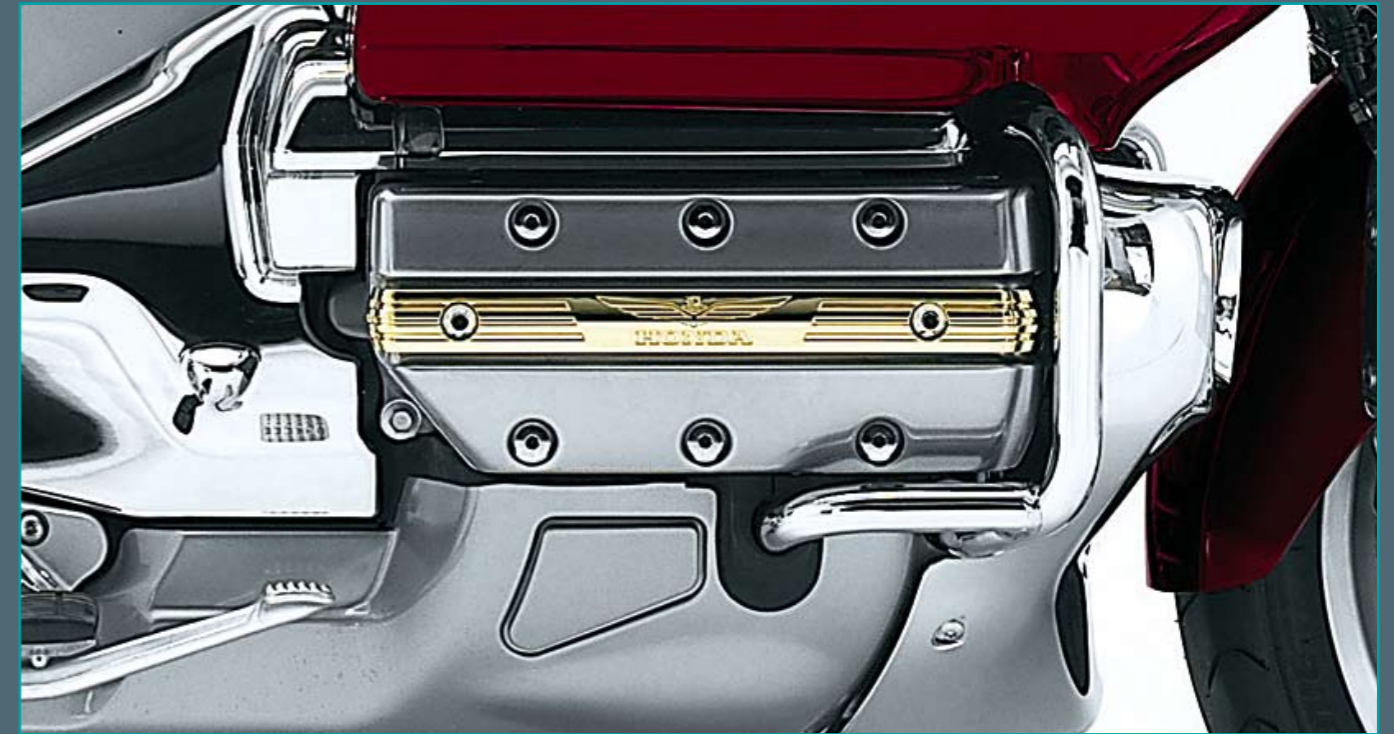

Trunk inner light
08E75 MCA 800H | Fitting Time 1.0 hrs | RRP £92.00

- fits against front trunk rim
- auxiliary trunk lighting which is mounted inside the lower trunk compartment
- provides extra illumination
- must be combined with trunk inner light harness 08E75 MCA 800K | Fitting Time 1.0 hrs | RRP £32.00
- TOTAL COMPLETE: RRP £124.00

Chrome front undercowl
08F81 MCA 801 | Fitting Time 1.3 hrs | RRP £244.00

- chrome-plated finish with injection moulded ABS plastic undercowl
- adds style and function

Chrome exhaust tip (turn down type)
08F88 MCA 800 | Fitting Time 0.3 hrs | RRP £271.00

- turn down type
- chrome-plated steel designed to fit with the unit muffler
- easy to install

Front brake disc cover set
08P54 MCA 800 | Fitting Time 1.0 hrs | RRP £406.00

- contoured chrome-plated, stamped steel
- provides aerodynamically integrated brake disc for protection and styling
- not applicable for Airbag version

Pannier scuff pad set
08P56 MCA 800 | Fitting Time 0.5 hrs | RRP £190.00

- steel construction is plated with double-nickel and chrome for corrosion resistance and quality finish
- contoured design offers factory fit
- set of 2: left and right side

Spoiler accent
08L42 MCA 800A | Fitting Time 0 hrs | RRP £119.00

- chrome-plated aluminium construction
- integrates with trunk upper spoiler (as from 2006)
- Trunk upper spoiler required

Gold-plated cylinder head cover emblem Set 1
08F85 MCA 800F | Fitting Time 0.8 hrs | RRP £162.00

- gold-plated cylinder head emblems replace standard chrome emblems

Gold-plated cylinder head cover emblem Set 2
08F85 MCA 800G | Fitting Time 0.8 hrs | RRP £217.00

- unique gold-plated cylinder head cover emblems featuring 'Gold Wing' icon

Gold-plated cylinder head cover emblem Set 3
08F85 MCA 800H | Fitting Time 0.8 hrs | RRP £217.00

- unique gold-plated cylinder head cover emblems featuring 'Gold Wing' icon and lettering in black

Gold-plated cylinder head cover emblem Set 4
08F85 MCA 800J | Fitting Time 0.8 hrs | RRP £217.00

- unique two-tone gold-plated cylinder head cover emblems featuring 'Gold Wing' icon in gold and black Honda lettering

Fairing pouch
08L56 MCA 800A | Fitting Time 0 hrs | RRP £76.00

- compression moulded with 'quick-release' mounting system
- includes 'Gold Wing' logo

Additional Model Accessories p4-15

Averno alarm kit 08E55 MCA 800B p10
Outdoor cycle cover 08P34 MCA 800A p13

To further enhance your Honda ownership experience, more generic Honda Genuine Accessories can be found on p6-7

For your peace of mind Honda Genuine Accessories are carefully designed, researched and stringently tested to the highest standards. And since they're all Honda approved you'll know that they're just as tough and well made as your Honda motorcycle.
Please Note - All prices quoted are correct at time of printing and are subject to change without prior notice.