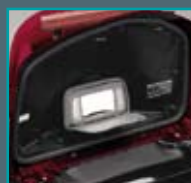

Trunk inner light with vanity mirror
08E75 MCA 801G | Fitting Time 1.0 hrs | RRP £135.00

- fits in trunk lid
- injection-moulded ABS case conceals a vanity mirror and light
- integrated design allows convenient mounting to inside of trunk compartment lid
- must be combined with trunk inner light harness 08E75 MCA 800K | Fitting Time 1.0 hrs | RRP £32.00
- TOTAL COMPLETE: RRP £167.00