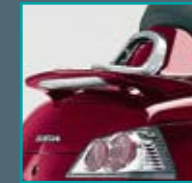

Trunk upper spoiler

1. 08F64 MCA 8X1C Pewter Silver Metallic (NH-A45M)
   08F64 MCA 8Y1C Bloodstone Red Metallic (R-287M)
   08F64 MCA 831C Monterey Blue Metallic (B-205M)
   Fitting Time 1.5 hrs | RRP £325.00
2. impact resistant ABS plastic construction
   - colour matches unit body colour
   - designed to integrate with the unit shape and styling