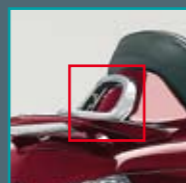

Spoiler accent
08L42 MCA 800A | Fitting Time 0 hrs | RRP £119.00

- chrome-plated aluminium construction
- integrates with trunk upper spoiler (as from 2006)
- Trunk upper spoiler required