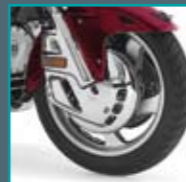

Front brake disc cover set
08P54 MCA 800 | Fitting Time 1.0 hrs | RRP £406.00

- contoured chrome-plated, stamped steel
- provides aerodynamically integrated brake disc for protection and styling
- not applicable for Airbag version