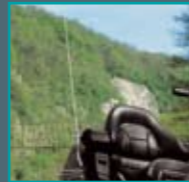

CB antenna

1. 08E96 MCA 800 | Fitting Time 1.3 hrs | RRP £162.00
2. for Europe only
   - long antenna